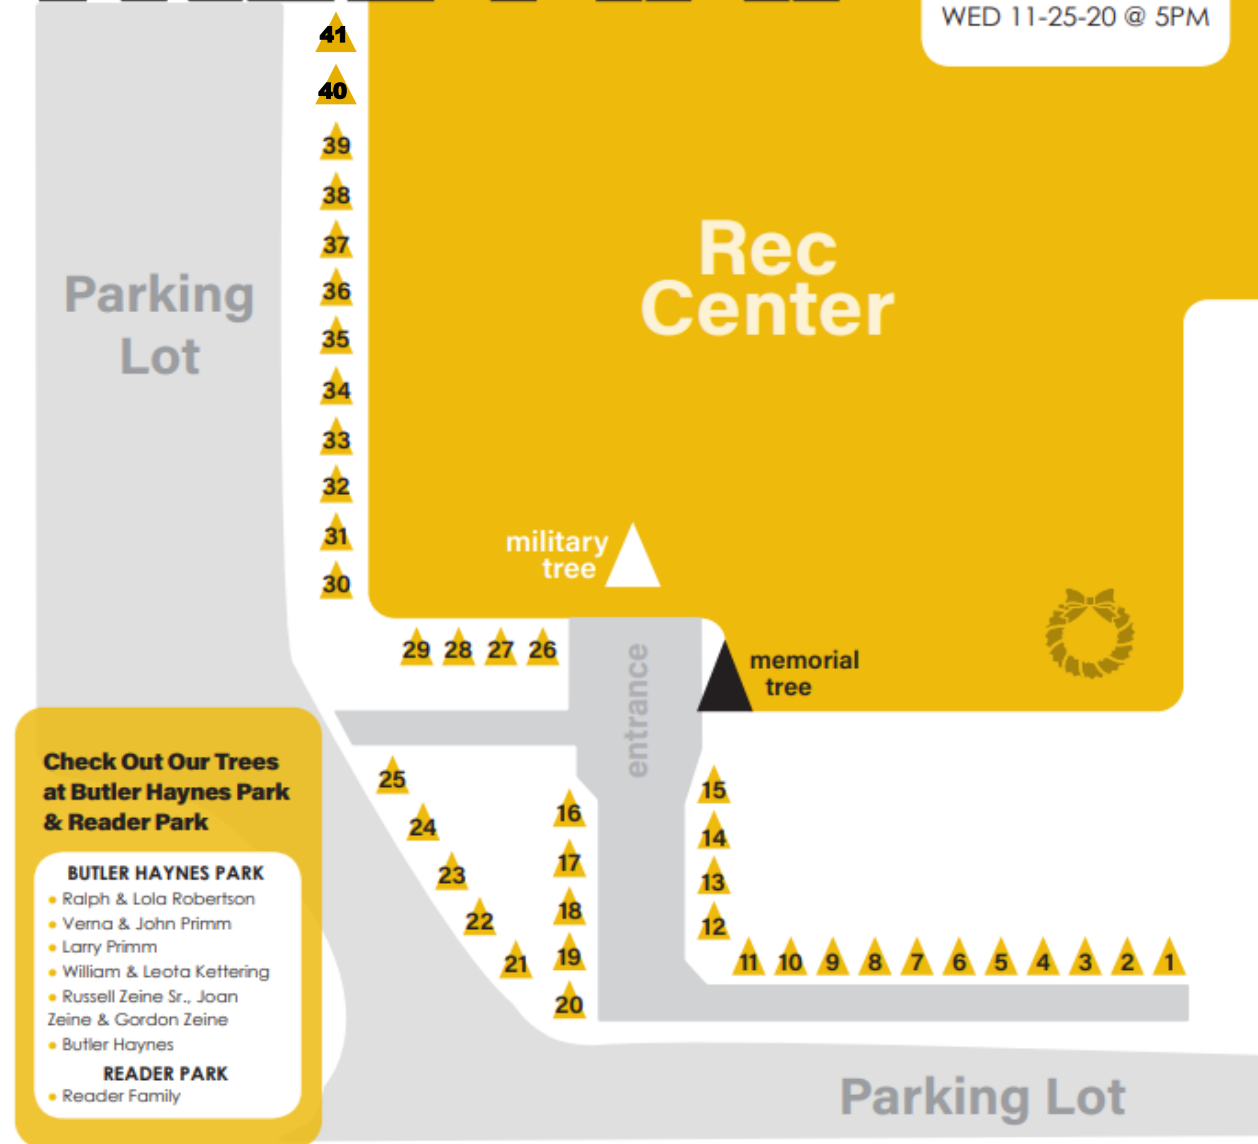

TREE MAP

LIGHTING CEREMONY
WED 11-25-20 @ 5PM

TREES IN MEMORIAM

Check Out Our Trees at Butler Haynes Park & Reader Park

BUTLER HAYNES PARK

- Ralph & Lola Robertson
- Verna & John Primm
- Larry Primm
- William & Leota Kettering
- Russell Zeine Sr., Joan Zeine & Gordon Zeine
- Butler Haynes

READER PARK

- Reader Family

1. Ed Nolan
2. Ray & Donna Flier & Pam Flier Goodin
3. Greg Clendenny
4. William Harris, Dad & Grandpa
5. Bob Hope & Bess Christe
6. Jerry Fleck, Gary McCann & Shirley Coffee
7. Paul & Garnet Scott
8. Everett DeFreitas
9. Amy Peterson
10. Cleland Dailey, Alvin Fornoff & Winifred
11. Larry Dailey
12. Albert & Ruth Oedewaldt
13. Bill & Virginia Oedewaldt
14. Jake & Opal Oedewaldt
15. Kelly Oedewaldt Peters
16. American Legion Post #35
17. Troy Bussell
18. Jack & Ruth Lanam & Bob Barrett
19. Larry Bierwirth & Butch Bennett
20. Austin Nau
21. The Grandy's
22. Rose & Jay Alvey
23. Michael Gerald Turney
24. Tel-Star Communications Inc
25. Debbi Sharp
26. Bill, Shirley, & David Pulliam
27. Bruce & Virginia Oedewaldt
28. Pud & Edna, Harold & Helen Scott
29. Jack & Gin Sharp
30. Deceased Members of the Monks Family
31. Christina Butterfield-Gibbons
32. Olivia Grace Robley
33. Jack & Martha Butterfield
34. Jack Gibson
35. Jim Boswell
36. Bob Snare
37. Fred Ekvall
38. Jenny Ekvall & Grandpa Olson
39. Don & Victoria Ekvall

40. David Edwards   41. Daniel Edwards