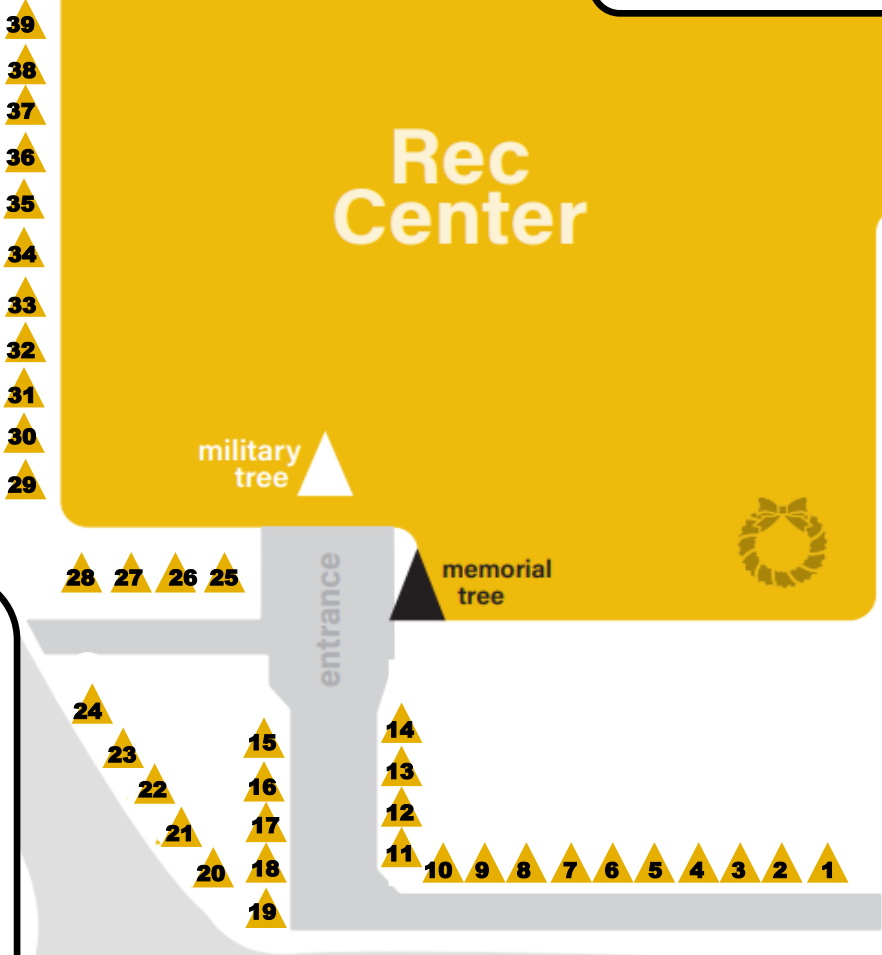

# TREE MAP

**Lighting Ceremony:**  
Wednesday, 11-22-23 at  
5:00 PM

**Reader Park:**

- Reader Family